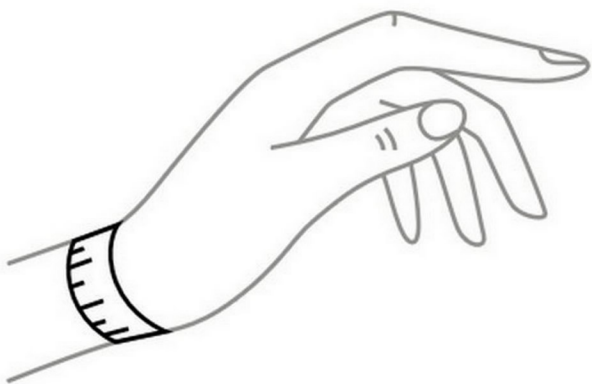

# Find Your Wrist Size

Wrap a flexible tape measure around your wrist, just below the wrist bone. Pull it tight so it's snug, but not uncomfortable. This is your wrist size.

If you add more than 5 charms, select one size larger than your regular size.

Length (cm)	Length (in)
16*	6.3
17	6.7
18	7.1
19	7.5
20	7.9
21	8.3
23	9.1